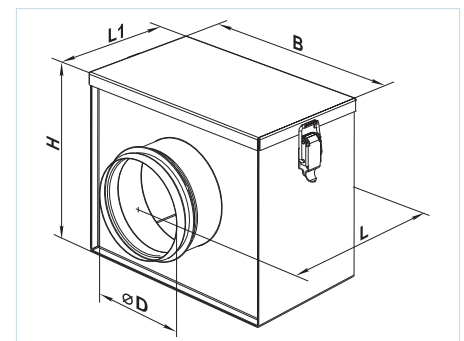

Replaceable filter SF

Replaceable filter SFV